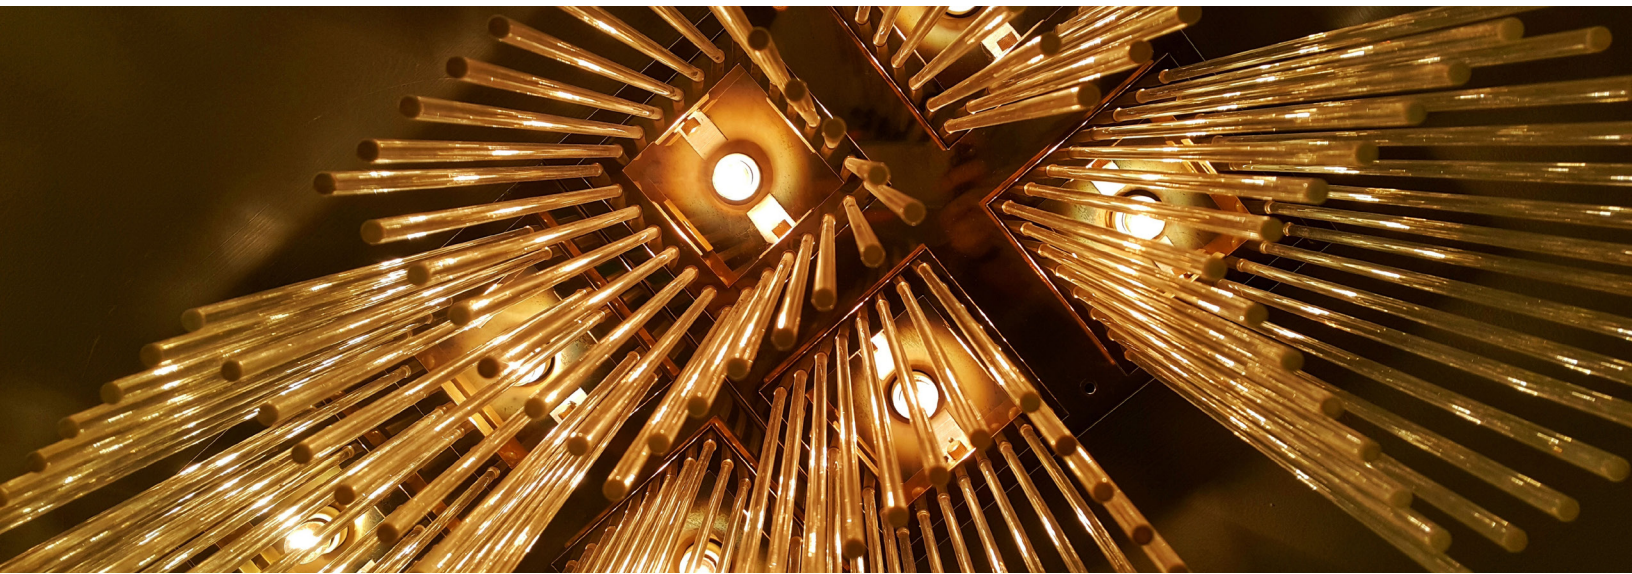

EXPERIENCE LUXURY

Gatsby is inspired by the regal and lavish style of art deco. It follows the pattern of simple geometry that when strategically used appears royal and unattainably rich. Gatsby brings that down to earth.