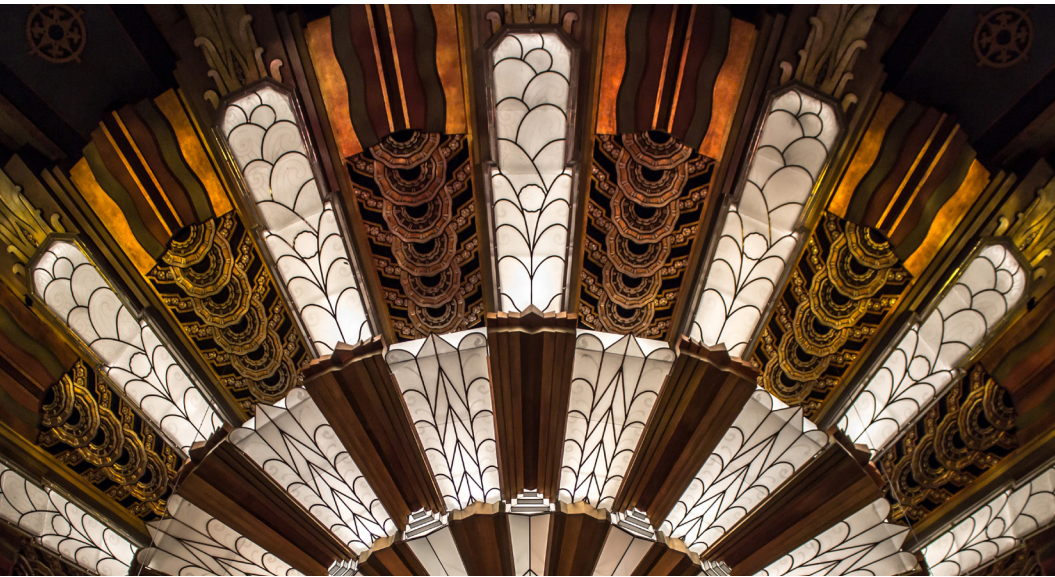

EXPERIENCE LUXURY

Gatsby is inspired by the regal and lavish style of art deco. It follows the pattern of simple geometry that when strategically used appears royal and unattainably rich. Gatsby brings that down to earth.